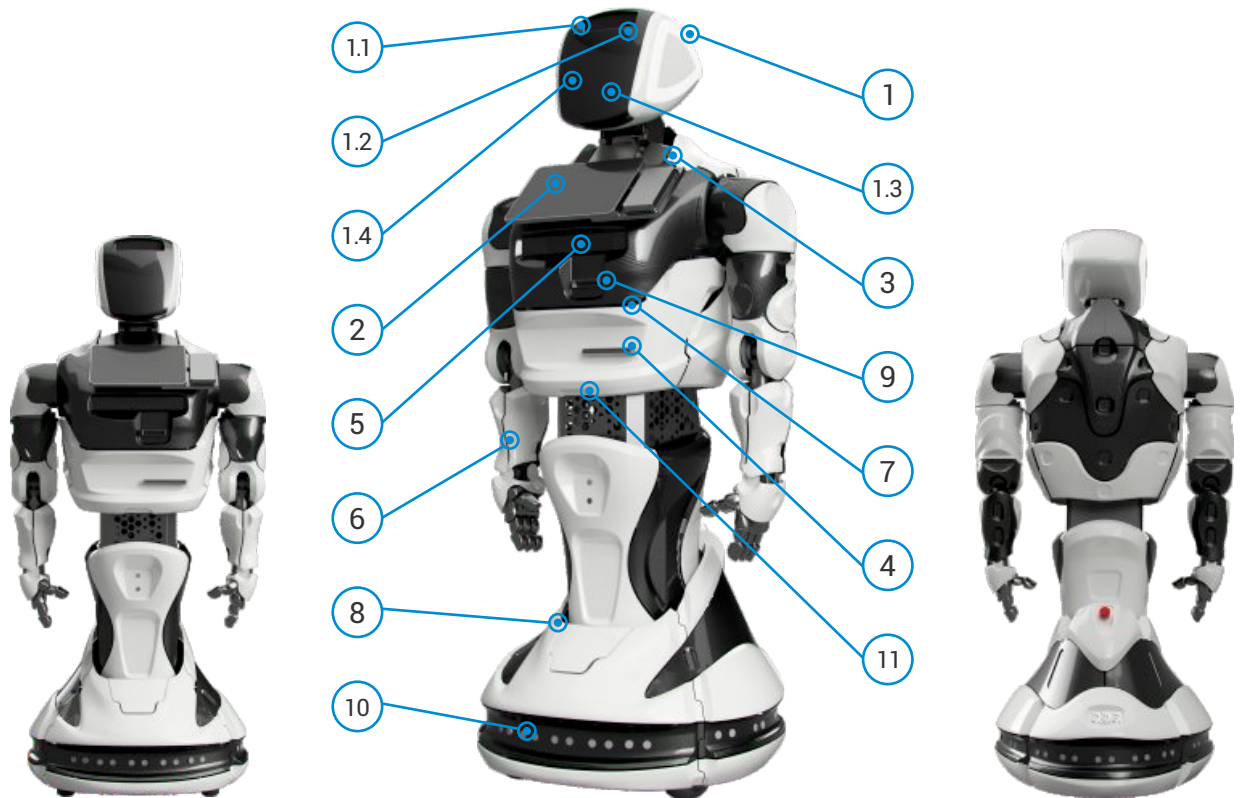

### 1. Head of the Robot

- 1.1. Camera
- 1.2. Microphone
- 1.3. Touch sensor of «head»
- 1.4. RGB Matrix of emotions

### 2. Interactive LCD screen for information display with touch controls

- 3. Speakers for audio playback
- 4. Printer for printing photos

### 5. 3D sensor

- 6. «Robotic arms», equipped with touch sensors
- 7. PIN pad

No.	Parameter	Characteristics
5	Battery life	up to 8 hours
6	Movement speed	0,3 km/h
7	Drive	2 wheels
8	Robotic arms	2 pcs, 7 degrees of freedom
9	Head turning	2 degrees of freedom
10	Torso turning	3 degrees of freedom (depends of specification)
11	Camera	Face recognition: CMOS 1/2.8", up to 25 (30) fps, resolution 1920x1080 Telepresence mode: up to 30 fps, resolution 640x480 Charging station searching camera: up to 30 fps, resolution 640x480
12	Microphone	omnidirectional
13	Speakers	25 watts 2 pcs.
14	Display	10.1" touchscreen, resolution 1280x720
15	Sensors	Ultrasonic 16 pcs., 3D sensor 1 pcs., Sensor of touch 4 pcs.
16	Body material	Plastic
17	Color	Black+white
18	Diode matrix of face	RGB (full colour)
19	Pronunciation of the speech modules	Via speech synthesis
20	Random movement	Yes
21	Autonomous searching of charging station	Yes